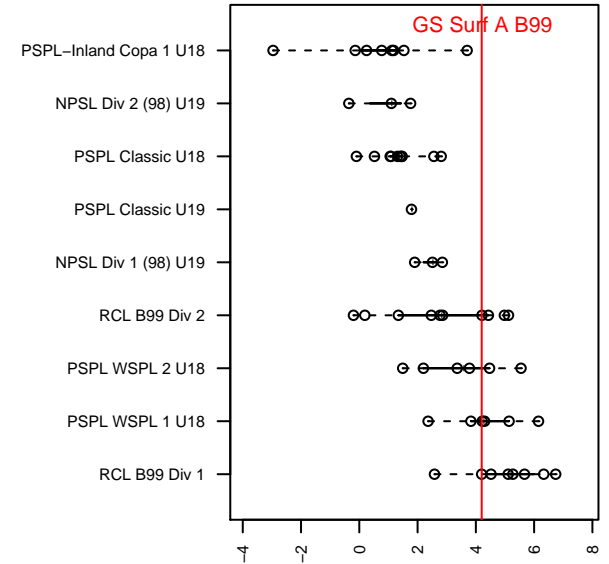

GS Surf A B99

GS Surf
 Bothel, WA
 B99 total strength=1711
 attack=30.48 defense=18.08
 fall league = RCL B99 Div 1

alt names used:
 GREATER SEATTLE SURF B99 A (WA)
 GS Surf B99 A
 GSSURF 99A (WA)
 GS Surf B99 A

Venues played:
 2016 Showcase of Champions U18 Platinum U
 2016 Nike Crossfire Challenge Super Group U
 2016 RCL B99 Div 1
 2016 WYS Championship B99

GS Surf A B99
 Dots are actual minus expected GF (blue circles) and GA (red triangles).
 Blue line is smoothed change in attack strength. Red is smoothed change in defense strength.

**attack and defense variance (black dot)
relative to other teams
and top 10 in region**

**attack and defense rating
relative to others at age
and all opponents in last 13 months**

Performance relative to 13 month average