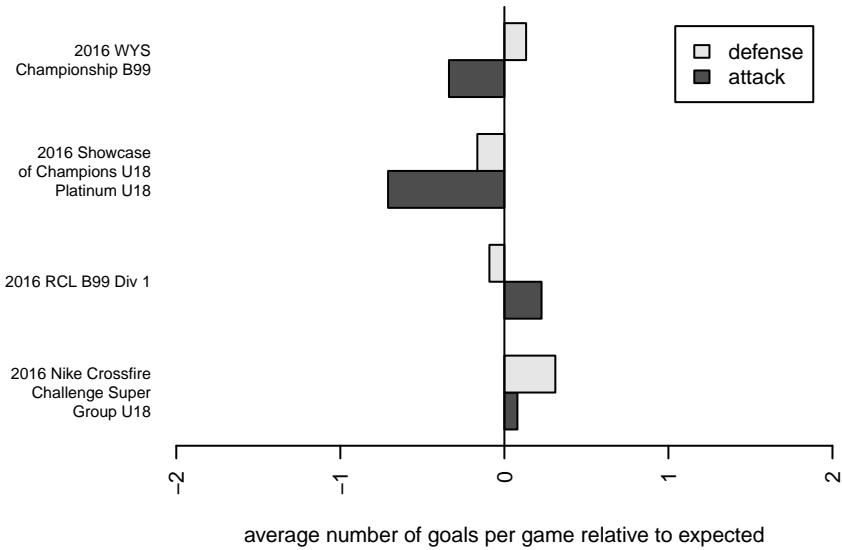

GS Surf A B99

GS Surf
 Bothel, WA
 B99 total strength=1711
 attack=30.48 defense=18.08
 fall league = RCL B99 Div 1

alt names used:
 GREATER SEATTLE SURF B99 A (WA)
 GS Surf B99 A
 GSSURF 99A (WA)
 GS Surf B99 A

Venues played:
 2016 Showcase of Champions U18 Platinum U
 2016 Nike Crossfire Challenge Super Group U
 2016 RCL B99 Div 1
 2016 WYS Championship B99

GS Surf A B99
 Dots are actual minus expected GF (blue circles) and GA (red triangles).
 Blue line is smoothed change in attack strength. Red is smoothed change in defense strength.

**attack and defense variance (black dot)
relative to other teams
and top 10 in region**

**attack and defense rating
relative to others at age
and all opponents in last 13 months**

Performance relative to 13 month average