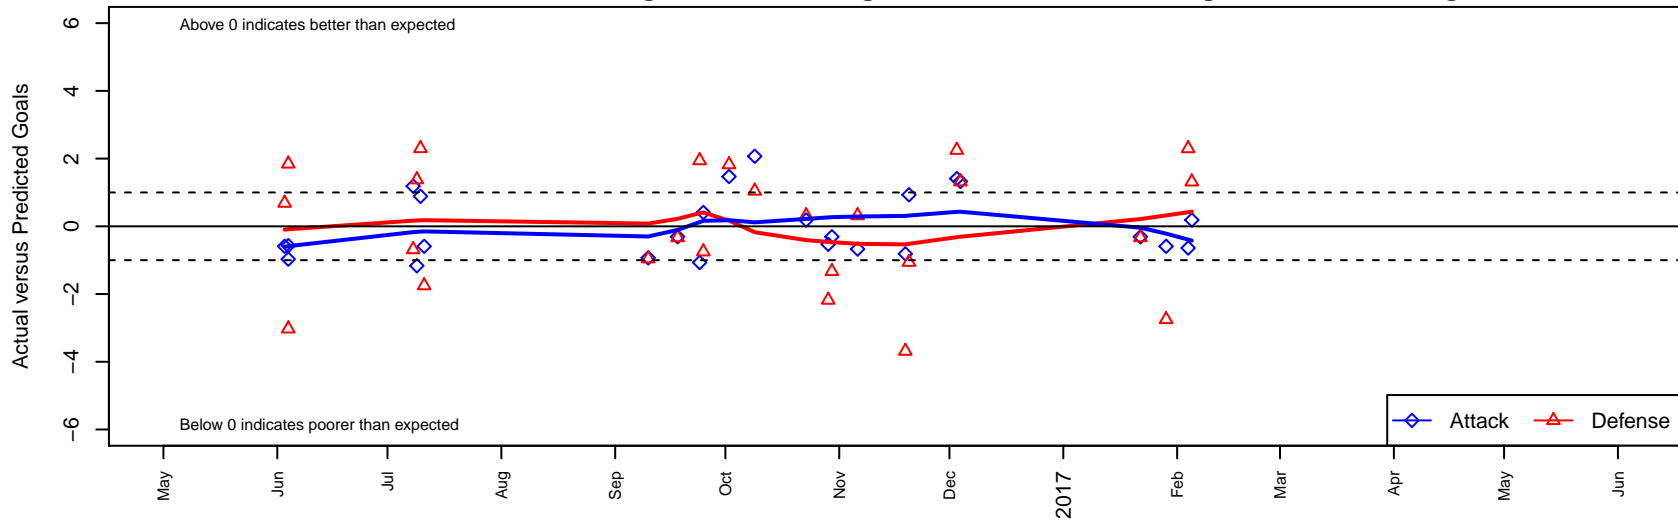

GS Surf A B99

GS Surf
 Bothel, WA
 B99 total strength=1711
 attack=30.48 defense=18.08
 fall league = RCL B99 Div 1

alt names used:
 GREATER SEATTLE SURF B99 A (WA)
 GS Surf B99 A
 GSSURF 99A (WA)
 GS Surf B99 A

Venues played:
 2016 Showcase of Champions U18 Platinum U
 2016 Nike Crossfire Challenge Super Group U
 2016 RCL B99 Div 1
 2016 WYS Championship B99

GS Surf A B99
 Dots are actual minus expected GF (blue circles) and GA (red triangles).
 Blue line is smoothed change in attack strength. Red is smoothed change in defense strength.

**attack and defense variance (black dot)
relative to other teams
and top 10 in region**

**attack and defense rating
relative to others at age
and all opponents in last 13 months**

Performance relative to 13 month average