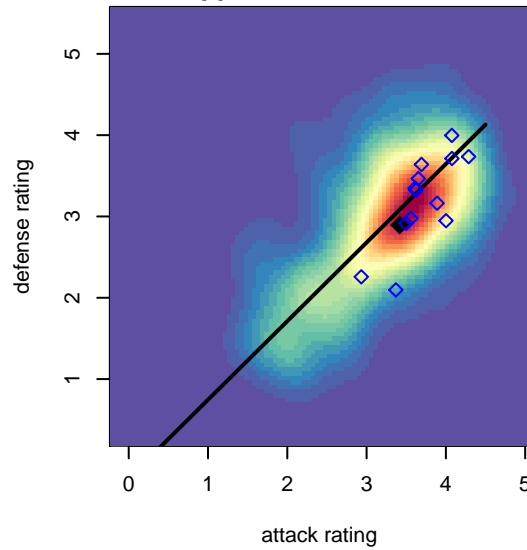

GS Surf A B99

GS Surf
 Bothel, WA
 B99 total strength=1711
 attack=30.48 defense=18.08
 fall league = RCL B99 Div 1

alt names used:
 GREATER SEATTLE SURF B99 A (WA)
 GS Surf B99 A
 GSSURF 99A (WA)
 GS Surf B99 A

Venues played:
 2016 Showcase of Champions U18 Platinum U
 2016 Nike Crossfire Challenge Super Group U
 2016 RCL B99 Div 1
 2016 WYS Championship B99

GS Surf A B99
 Dots are actual minus expected GF (blue circles) and GA (red triangles).
 Blue line is smoothed change in attack strength. Red is smoothed change in defense strength.

**attack and defense variance (black dot)
relative to other teams
and top 10 in region**

**attack and defense rating
relative to others at age
and all opponents in last 13 months**

Performance relative to 13 month average