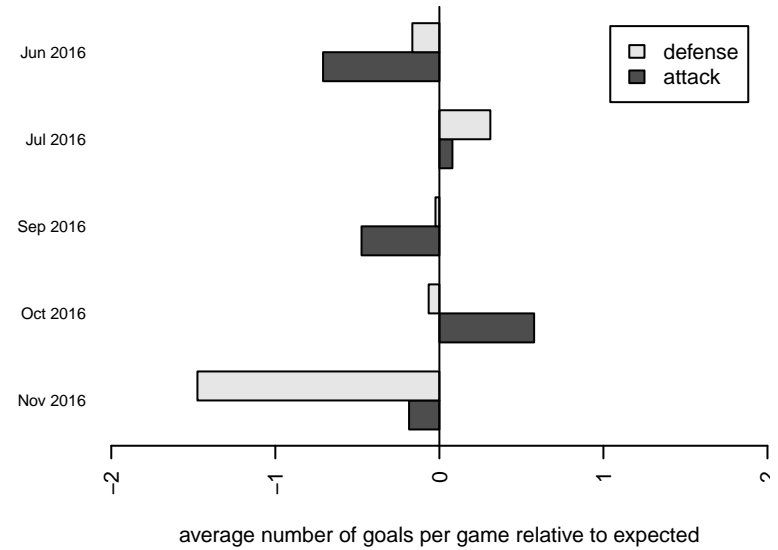

Performance relative to 13 month average