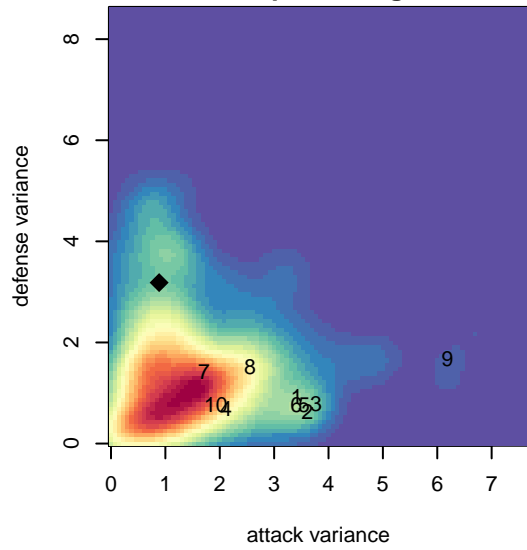

GS Surf A B99

GS Surf
 Bothel, WA
 B99 total strength=1711
 attack=30.48 defense=18.08
 fall league = RCL B99 Div 1

alt names used:
 GREATER SEATTLE SURF B99 A (WA)
 GS Surf B99 A
 GSSURF 99A (WA)
 GS Surf B99 A

Venues played:
 2016 Showcase of Champions U18 Platinum U
 2016 Nike Crossfire Challenge Super Group U
 2016 RCL B99 Div 1
 2016 WYS Championship B99

GS Surf A B99
 Dots are actual minus expected GF (blue circles) and GA (red triangles).
 Blue line is smoothed change in attack strength. Red is smoothed change in defense strength.

**attack and defense variance (black dot)
relative to other teams
and top 10 in region**

**attack and defense rating
relative to others at age
and all opponents in last 13 months**

Performance relative to 13 month average